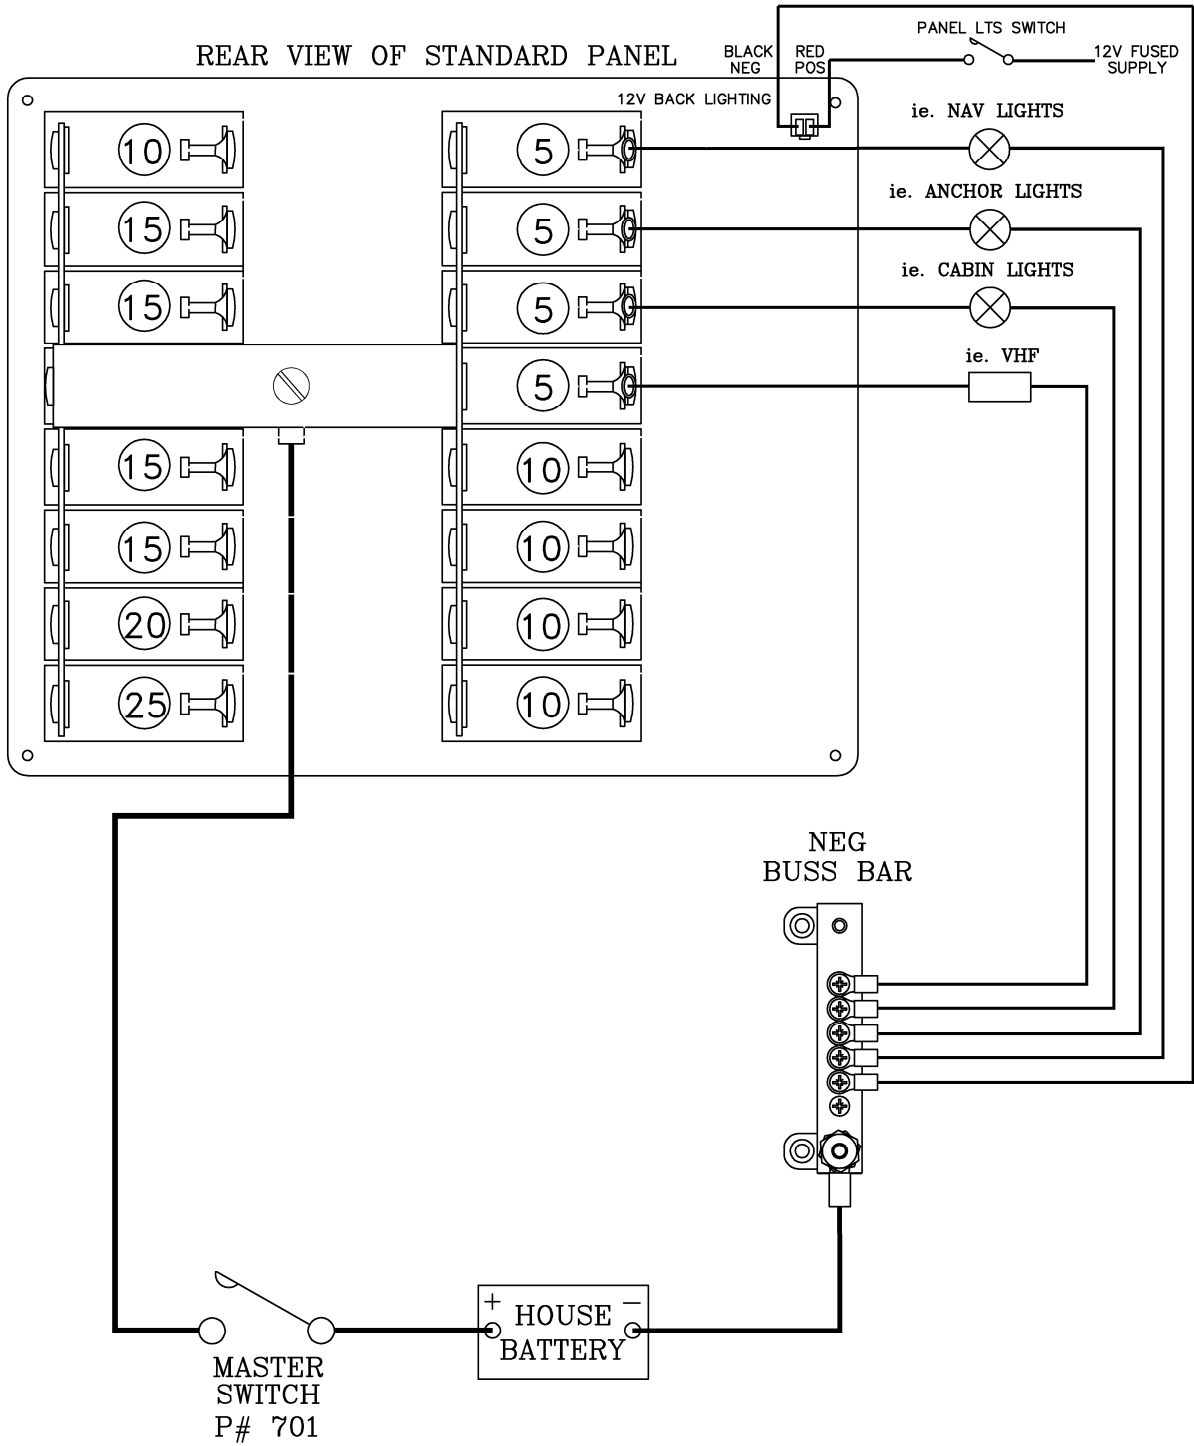

7 PANEL WIRING DIAGRAM

Note: The circuit below is an example only, its purpose is to show the connection method.