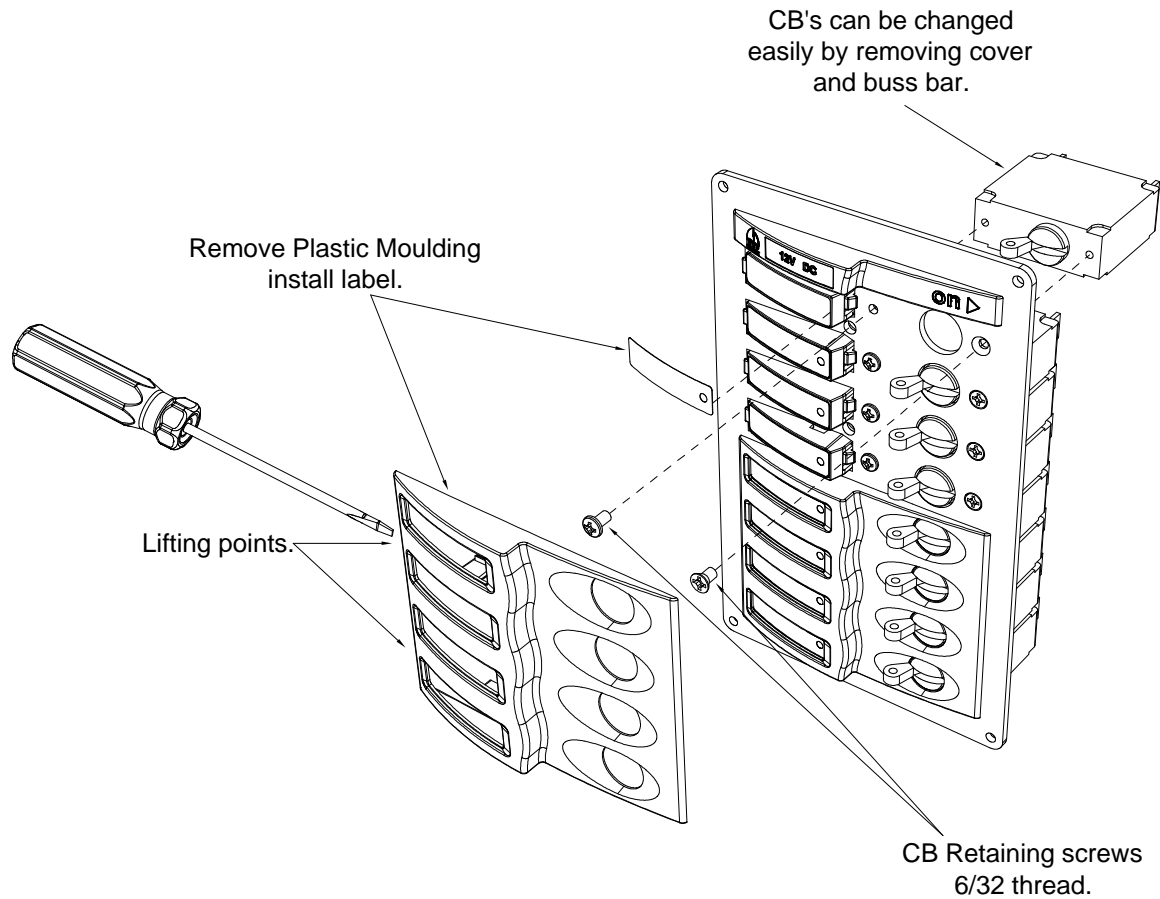

Small Frame

Large Frame

2 LABELLING AND REPLACING CIRCUIT BREAKERS

All BEP panels come with a comprehensive set of self-adhesive labels.

To refit or replace a label, unclip the front panel as shown and replace the appropriate label.

To replace a circuit breaker the front cover of the BEP panel must be removed. This is done by unclipping the front panel and unscrewing the two screws that hold the circuit breaker.

3 INSTALLATION (PANEL MOUNTING)

To accommodate this, BEP uses a copper bus connection bar along the inputs of the circuit breakers. The different voltages can therefore be simply separated by cutting the bar to separate the different supplies on the panel back.