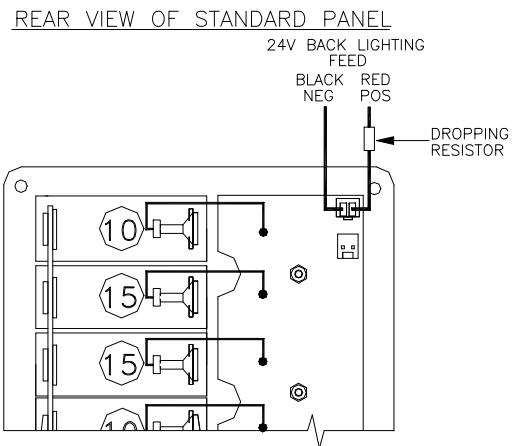

5 BACK LIGHTING

All BEP AC and DC panels come with 12 volt DC back lighting. On 24-volt systems, a dropping resistor will be required for the back lighting

Note: The Red Systems On indicators will work on both 12 and 24 volts so therefore do not require a dropping resistor.

6 DROPPING RESISTORS

Dropping resistors are used for changing back lighting on 12V panels to 24V

Note: Use ½ watt resistors, select as close to the above sizes as possible.

Panel size	Resistor size
4 way	1K8Ω
8 way	1KΩ
12 way	680Ω
16 way	470Ω
20 way	390Ω
24 way	330Ω
28 way	270Ω
32 way	220Ω
36 way	200Ω