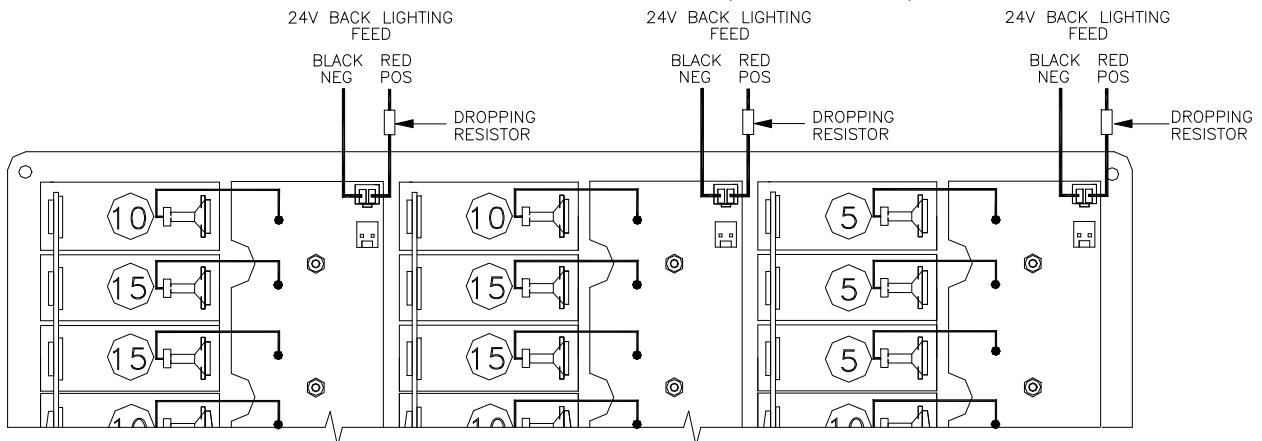

REAR VIEW OF STANDARD PANEL (LARGER THAN 36 WAY)

* FOR PANELS LARGER THAN 36 WAY USE INDIVIDUAL DROPPING RESISTORS FOR EACH BANK OF BACKLIGHTING. (AS SHOWN BELOW)