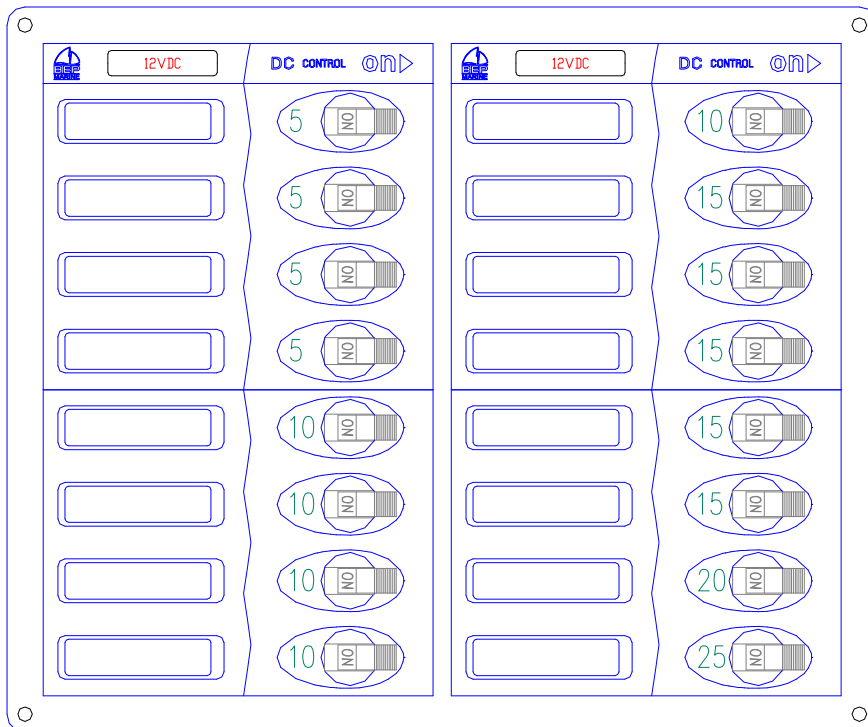

DC CIRCUIT BREAKER PANELS

[WITHOUT METERS]

INSTALLATION & OPERATING INSTRUCTIONS

This page has been deliberately left blank.

Table of Contents

1	CIRCUIT BREAKERS	4
2	LABELLING AND REPLACING CIRCUIT BREAKERS	5
3	INSTALLATION (PANEL MOUNTING)	6
4	DC BUS BARS.....	8
5	BACK LIGHTING.....	10
6	DROPPING RESISTORS	10
7	PANEL WIRING DIAGRAM	11
8	LABEL SETS	12

THANK YOU FOR PURCHASING A BEP MARINE DC CONTROL PANEL

BEP Marine uses the highest quality materials in its range of Control Panels, from the marine grade aluminium base plates to the Airpax magnetic hydraulic circuit breakers.

Different appliances require different circuit breakers with the manufacturer of the appliance certifying the load, and therefore the size of the circuit breaker required.

All BEP panels are supplied complete with a standard set of circuit breaker sizes and labels. Owners or electrical installers therefore need to choose the most appropriate panel for each application.

Small Frame

Large Frame

2 LABELLING AND REPLACING CIRCUIT BREAKERS

All BEP panels come with a comprehensive set of self-adhesive labels.

To refit or replace a label, unclip the front panel as shown and replace the appropriate label.