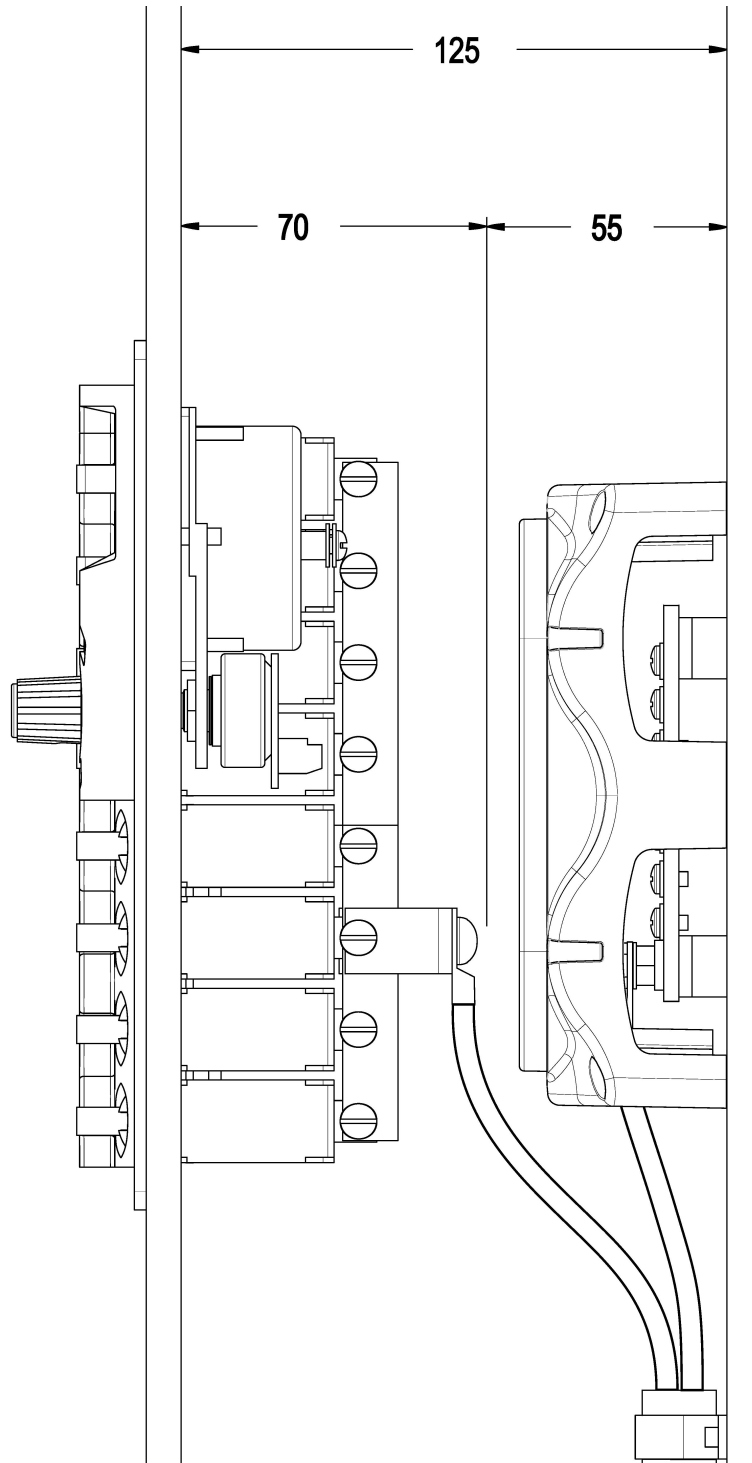

Please note: If negative bus bars are not safely enclosed, it is advisable to use a BBC-1 or BBC-2 cover to ensure that any stray objects cannot fall onto the electrical system. (This is also advised by ABYC).

NEGATIVE BUS BARS AVAILABLE FROM BEP

- Part No: BB-6W (6 way)
- Part No: BB-12W (12 way)
- Part No: BB-24W-2S (24 way)