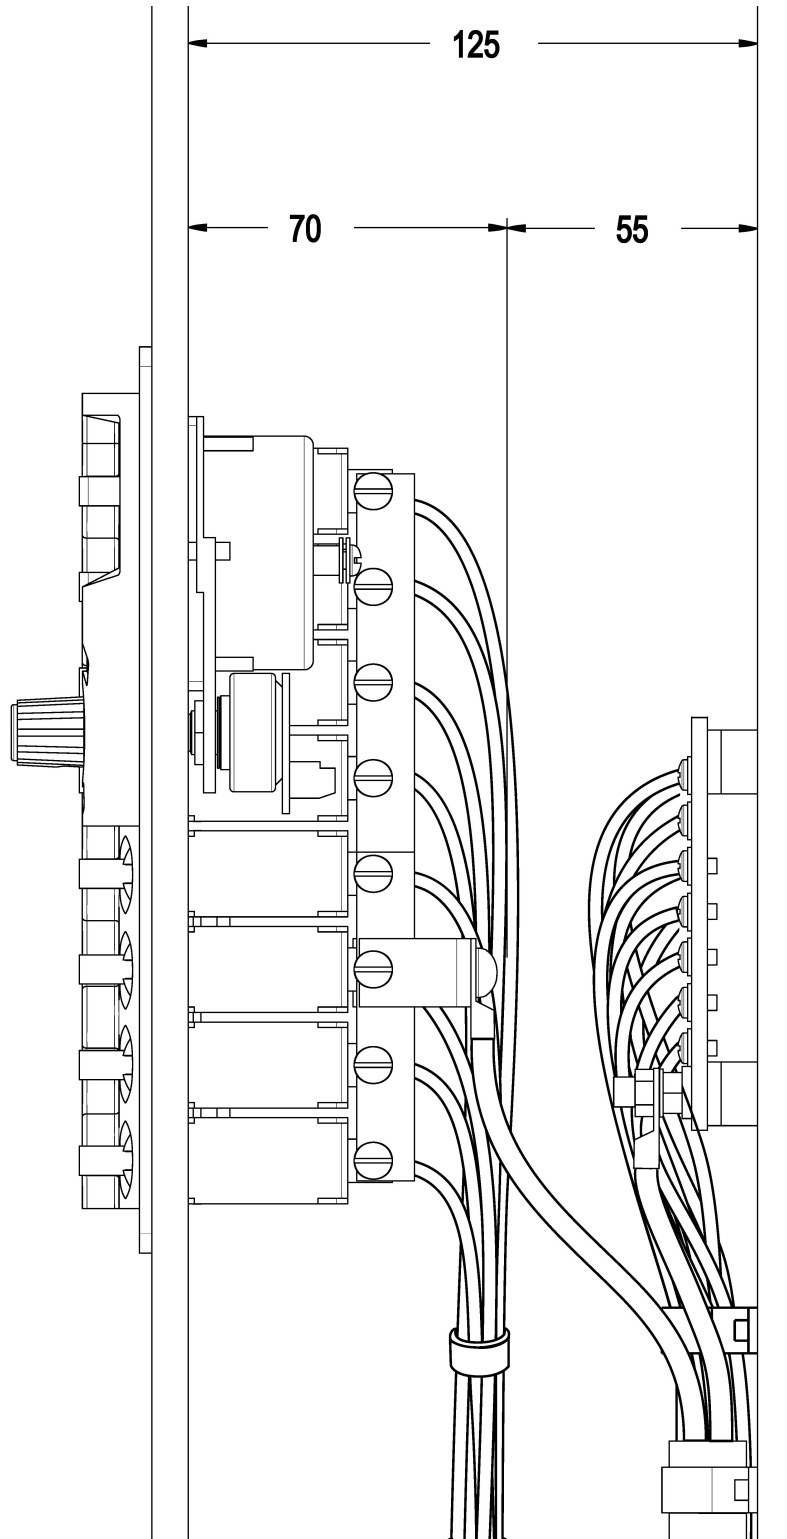

Be sure to allow plenty of space behind the panel for wiring connections and looms. A minimum of 55mm of extra space is strongly recommended.

For example: If the distance to the back of the panel brackets is 70mm be sure to allow at least 125mm ($70 + 55 = 125$).