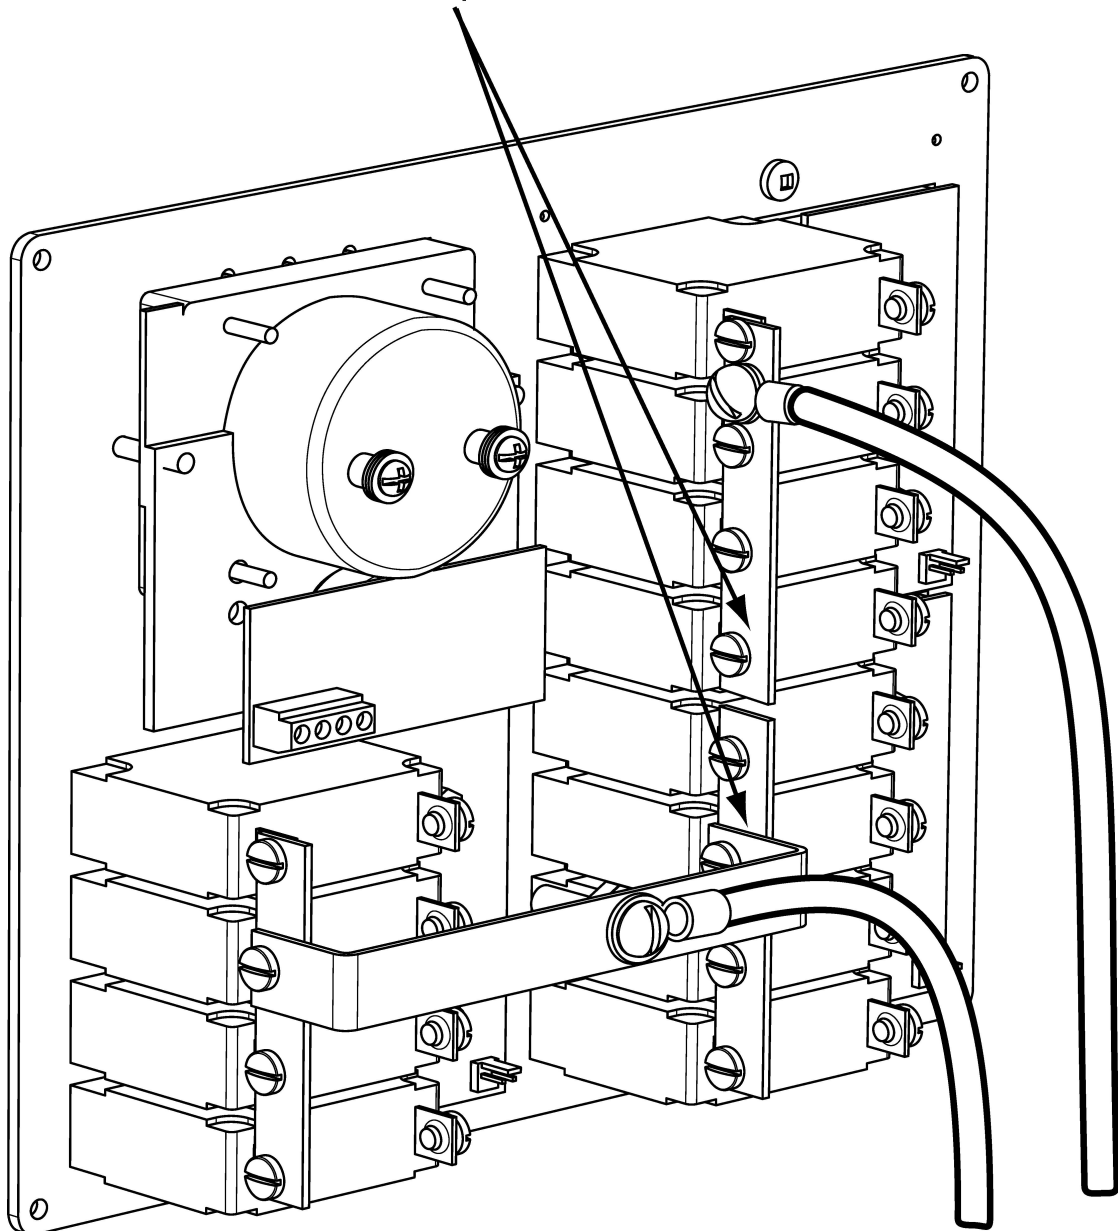

4 DC BUS BARS

At various times it may be necessary to bring either a 24-volt supply or a mixture of 12-volt, 24-volt and 24-hour supplies to parts of the panel back.

To accommodate this, BEP uses a copper bus connection bar along the inputs of the circuit breakers. The different voltages can therefore be simply separated by cutting the bar to separate the different supplies on the panel back.

Remove Buss bar, Cut and re-fit to provide separate feeds to panel.