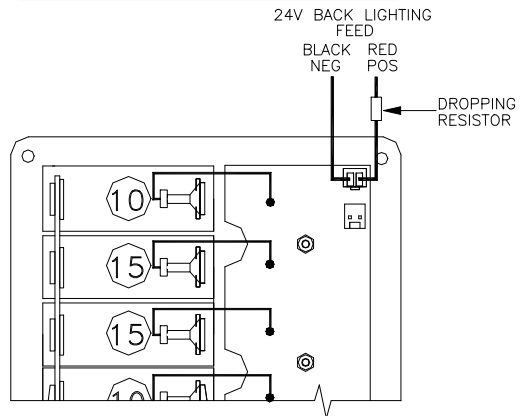

5 BACK LIGHTING

All BEP AC and DC panels come with 12 volt DC back lighting. On 24-volt systems, a dropping resistor will be required for the back lighting

Note: The Red Systems On indicators will work on both 12 and 24 volts so therefore do not require a dropping resistor.

6 DROPPING RESISTORS

Dropping resistors are used for changing back lighting on 12V panels to 24V

Note: Use ½ watt resistors, select as close to the above sizes as possible.

Panel size	Resistor size
4 way	1K8Ω
8 way	1KΩ
12 way	680Ω
16 way	470Ω
20 way	390Ω
24 way	330Ω
28 way	270Ω
32 way	220Ω
36 way	200Ω

REAR VIEW OF STANDARD PANEL