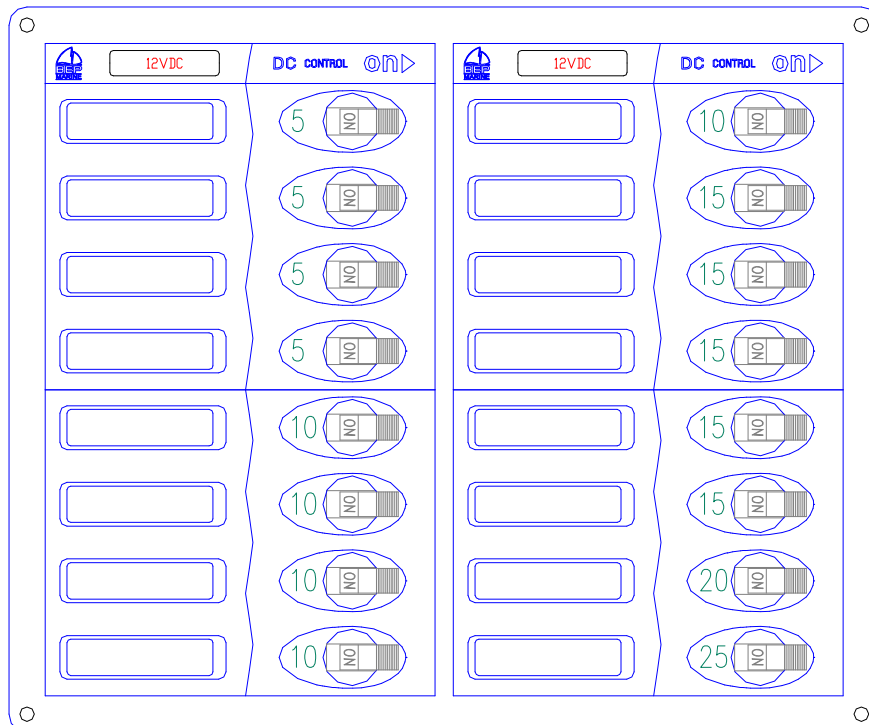

DC CIRCUIT BREAKER PANELS

[WITHOUT METERS]

INSTALLATION & OPERATING INSTRUCTIONS

This page has been deliberately left blank.

Table of Contents

1	CIRCUIT BREAKERS	4
2	LABELLING AND REPLACING CIRCUIT BREAKERS	5
3	INSTALLATION (PANEL MOUNTING)	6
4	DC BUS BARS.....	8
5	BACK LIGHTING.....	10
6	DROPPING RESISTORS	10
7	PANEL WIRING DIAGRAM	11
8	LABEL SETS	12

THANK YOU FOR PURCHASING A BEP MARINE DC CONTROL PANEL

BEP Marine uses the highest quality materials in its range of Control Panels, from the marine grade aluminium base plates to the Airpax magnetic hydraulic circuit breakers.

Different appliances require different circuit breakers with the manufacturer of the appliance certifying the load, and therefore the size of the circuit breaker required.

All BEP panels are supplied complete with a standard set of circuit breaker sizes and labels. Owners or electrical installers therefore need to choose the most appropriate panel for each application.

Small Frame

Large Frame

2 LABELLING AND REPLACING CIRCUIT BREAKERS

All BEP panels come with a comprehensive set of self-adhesive labels.

To refit or replace a label, unclip the front panel as shown and replace the appropriate label.