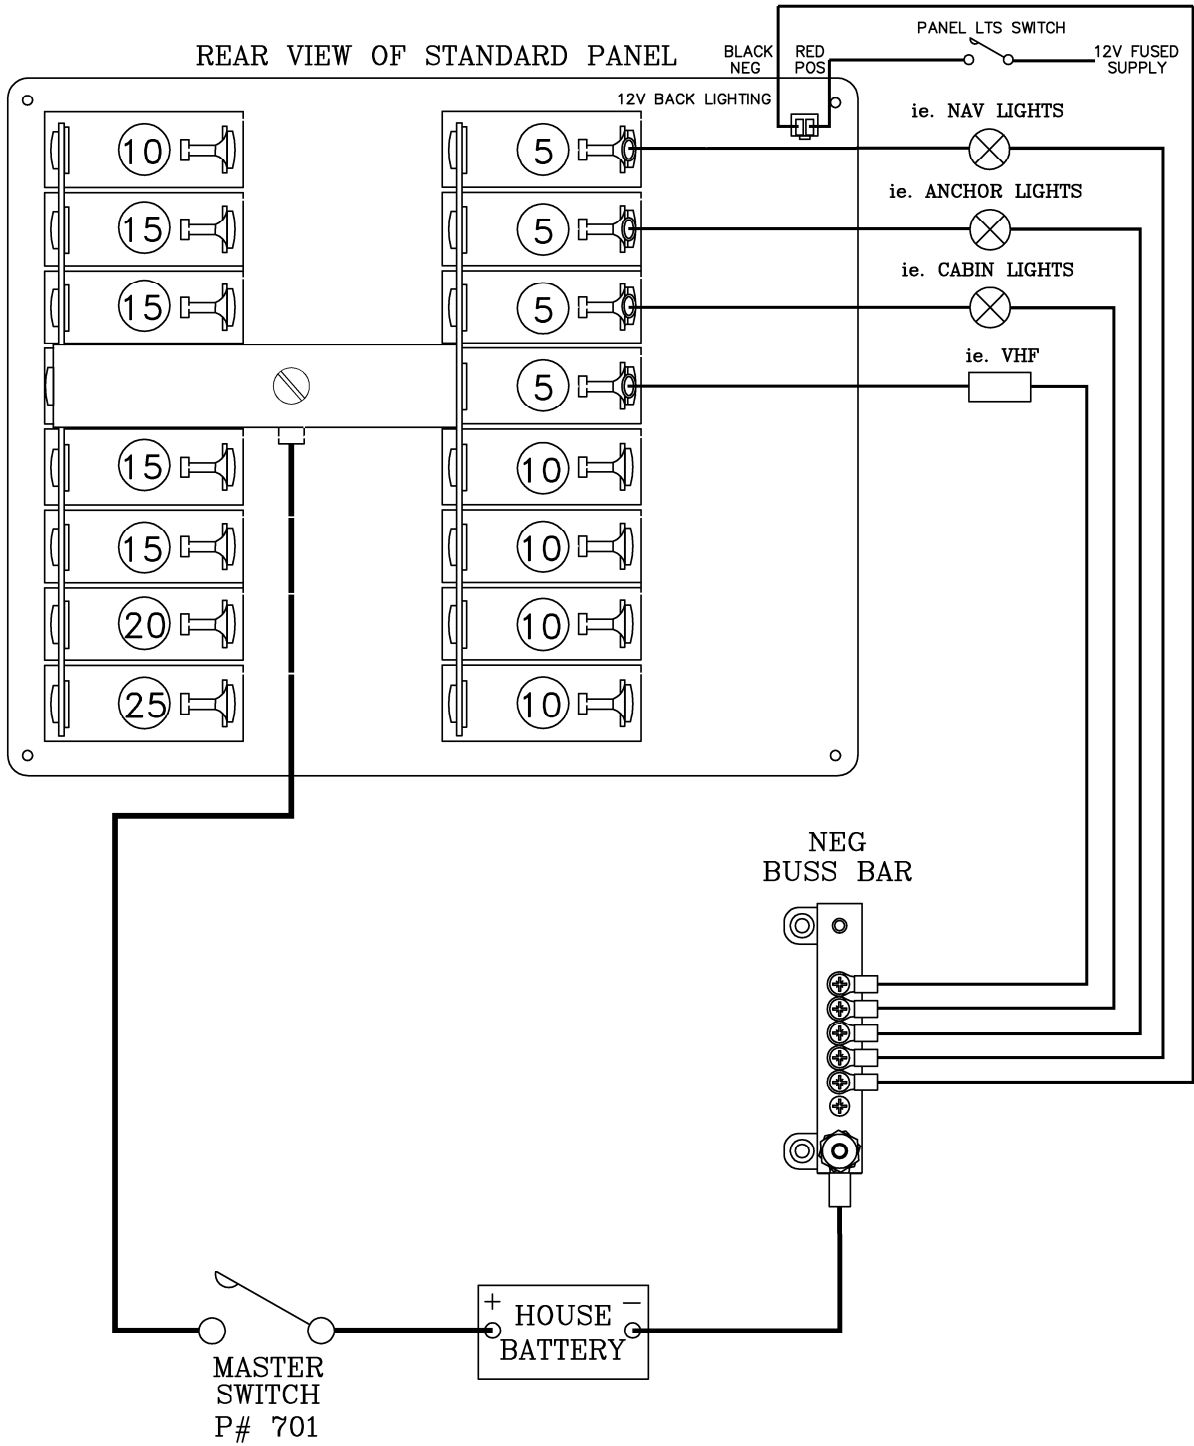

Note: The circuit below is an example only, its purpose is to show the connection method.

8 LABEL SETS

SET 1N	SET 2N	SET 3N	SET 4N	SET 5N	SET 6N	SET 7N
Accessories	Bait Tank Pump	12V Outlets	Aft Lights	AC Mains	AC Mains	Aft Peak Light
Anchor Light	Bilge Pump Aft	24V Outlets	Bedroom/Converter	AC Outlets	Accessories	Deck Flood Lights Aft
Auto Pilot	Bilge Pump Forward	Aft Deck Light	Davit Winch	AC Outlets	Anchor Wash	Deck Flood Lights Fwd
Bilge Pump	Bilge Pump Mid	Bilge Auto Man.	Engine Alterator	Air Conditioning	Automatic	Deck Lights
Cabin Lights	Bilge Pump Port	Bow Lights	Fire System	Battery Charger	Autopilot	Deck Lights Aft
Cabin Lights	Bilge Pump Starboard	Docking Lights	Fish Finder	Cook Top	Auxiliary	Deck Lights Forward
Cockpit Lights	Blower	Emergency Parallel	Fishing Light	Dishwasher	Bilge Auto Manual	Deck Lights Port
Compass Lights	Boarding Light	Engine Alarm	Galley/Bath	Dive Comp	Bilge Lights	Deck Lights Starboard
DC Outlets	Cabin Lights Aft	Engine Blowers	Heater Fans	Dryer	Boom Furl	Fish Room Lights
Depthsounder	Cabin Lights Fwd	Extraction Fan	House Alterator	Frequency	Bridge Lights	Fish Room Pump
Freezer	Cabin Lights Mid	Flood Lights	Intercom	Genset	Burglar Alarm	Fishing Lights
Freshwater Pump	Cabin Lights Port	Fore Deck Light	Load	Heater	Cabin Fan	Fishing Lights Green
GPS	Cabin Lights Starboard	Galley Lt	Locker Light	Hotwater Cylinder	CB Radio	Fishing Lights Red
Instruments	Deck Wash Pump	Generator Lights	Mid Lights	Ice Maker	Cell Phone	Fishing Lights White
LPG Control	Electric Toilet	Holding Tank Pump	Mid Wiper	Inverter	Computer	Fore Deck Light
Mast Light	Engine Room Lights	House Batteries	Mizzen Spreader Light	Inverter Outlets	DC Mains	Foscle Light
Navigation Lights	Fridge	Lazarette Light	Plotter	Microwave	Fuel Transfer	Mast Flood Lights Aft
Saltwater Pump	Horn	Port	Port Wiper	Oven	Galley Fan	Mast Flood Lights Fwd
Shower Drain	Nav Lt's Port	Radio Battery	Preheat	Refrigeration	Hatch Controls	Net Recorder
Spare	Nav Lt's Starboard	Search Light	Sole Light	Reverse Polarity	Hydraulics	Not Under Command
Spotlight	Panel Lights	Starboard	Starboard Wiper	Ships Power	Loud Hailer	NUC Lights
Spreader Light	Radar	Start Batteries	Sub Main	Shore Power	Macerator	Plotter
Steaming Light	Saloon Lights	Step Light	Sump Pump	Trash Compactor	Manual	Port Flood Lights
Stereo	SSB	Strobe Light	Tank Room Lights	TV	Night Lights	Shower Lights
Trim Tabs	Start	Toilet Lt	Toilet Pump	Video	Pelmet Lights	Stbd Flood Lights
VHF	Stern Light	Weather Fax	Towing Light	Washing Machine	Solar Panel	Toilet Fan
Winch	Stop	Windex Light	TV/Stereo	Waste Master	Stove	Toilet Light
Wiper	Tri Light	Window Washers	Walvac	Water Maker	TV Anetnna	Winch Flood Lights