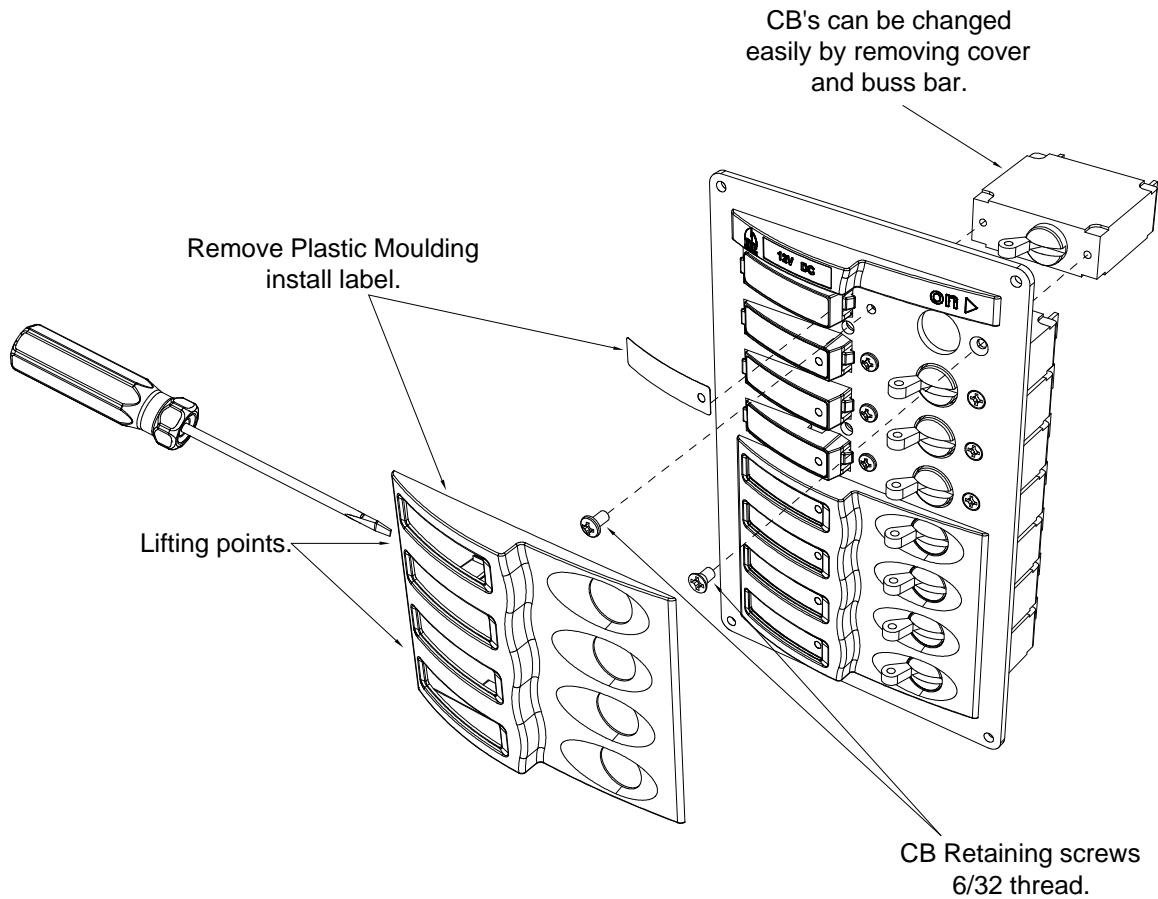

Small Frame

Large Frame

2 LABELLING AND REPLACING CIRCUIT BREAKERS

All BEP panels come with a comprehensive set of self-adhesive labels.

To refit or replace a label, unclip the front panel as shown and replace the appropriate label.

To replace a circuit breaker the front cover of the BEP panel must be removed. This is done by unclipping the front panel and unscrewing the two screws that hold the circuit breaker.

3 INSTALLATION (PANEL MOUNTING)

To accommodate this, BEP uses a copper bus connection bar along the inputs of the circuit breakers. The different voltages can therefore be simply separated by cutting the bar to separate the different supplies on the panel back.