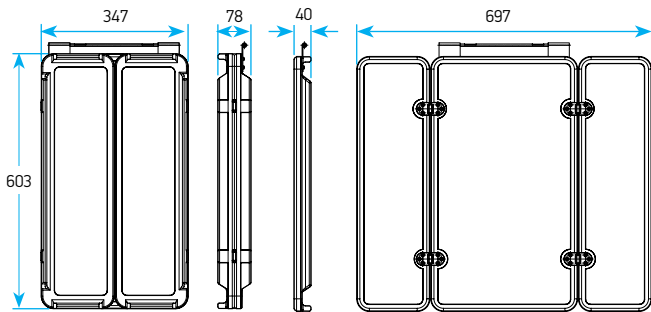

Cockpit Accessories

Cockpit Table

Lewmar offers a range of tables in teak or manufactured from uPVC with high strength composite core supplied with bracket, support and fitting instructions.

- Double-leaf fold out
- All teak from sustainable forests
- Suits all Lewmar pedestal types
- Quick release hinge for simple storage
- Folds against pedestal
- Teak model supplied unvarnished

PART NO.	DESCRIPTION
89400283	Table kit for Classic pedestal unvarnished
89400284	Table kit for Enguard pedestal unvarnished
89400285	Table kit for Reliant/Athena pedestal unvarnished
89400286	Table kit for Royale pedestal unvarnished
89400365	Table kit for Integra pedestal unvarnished
89400013	Table Composite double leaf with mounting kit for Enguard pedestal
89400014	Table Composite double leaf with mounting kit for Reliant pedestal
89400024	Table Composite double leaf with mounting kit for Royale pedestal
89400420	Universal table mounting kit to suit Enguard, Reliant, Royale and Integra Pedestals