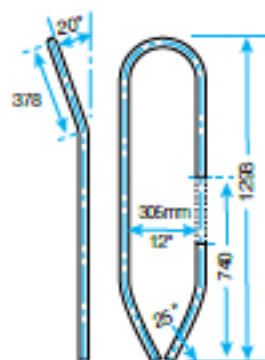

Enguard Guardrail kits

Enguard Guardrail Kits include: Guardrail (straight, kickback or extended kickback), Engine Pod, Top Plate & Cup holder

Straight Enguard Guardrail Kit
89400298

Kickback Enguard Guardrail Kit
89400125

Enguard extended kickback guardrail kit
89400299

Enguard Guardrail Spares

PART NO.	DESCRIPTION	KEY
89400031	Guardrail Straight (Stbd)	
89400033	Guardrail Kickback (Stbd)	
89400035	Guardrail Extended Kickback (Stbd)	
89400109	Control Mechanism	1
89400084	Engine Pod	2
89400120	Drop Tube	3
89400122	Top Plate & Cup Holder	4

89400031

89400033

89400035

Royale Guardrail

PART NO.	DESCRIPTION
89400046	Kickback guardrail
89400047	Extended kickback guardrail

89400046

89400047