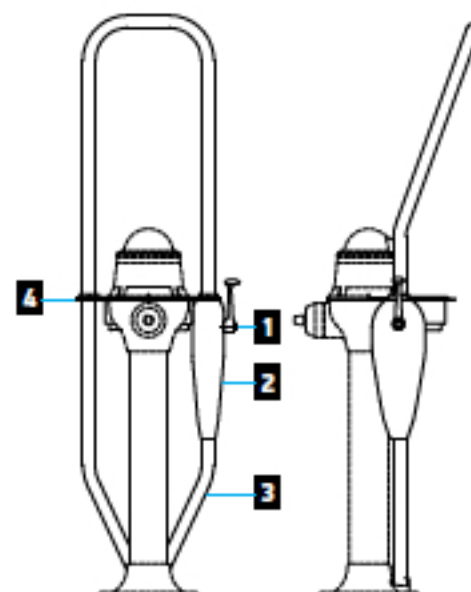

Enguard Guardrail kits

Enguard Guardrail Kits include: Guardrail (straight, kickback or extended kickback), Engine Pod, Top Plate & Cup holder

Straight Enguard Guardrail Kit
89400298

Kickback Enguard Guardrail Kit
89400125

Enguard extended kickback guardrail kit
89400299

Enguard Guardrail Spares

PART NO.	DESCRIPTION	KEY
89400031	Guardrail Straight (Stbd)	
89400033	Guardrail Kickback (Stbd)	
89400035	Guardrail Extended Kickback (Stbd)	
89400109	Control Mechanism	1
89400084	Engine Pod	2
89400120	Drop Tube	3
89400122	Top Plate & Cup Holder	4

89400031

89400033

89400035

Royale Guardrail

PART NO.	DESCRIPTION
89400046	Kickback guardrail
89400047	Extended kickback guardrail

89400046

89400047