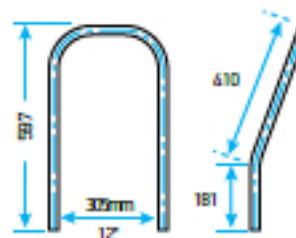

Enguard extended kickback guardrail kit
89400299

Enguard Guardrail Spares

PART NO.	DESCRIPTION	KEY
89400031	Guardrail Straight (Stbd)	
89400033	Guardrail Kickback (Stbd)	
89400035	Guardrail Extended Kickback (Stbd)	
89400109	Control Mechanism	1
89400084	Engine Pod	2
89400120	Drop Tube	3
89400122	Top Plate & Cup Holder	4

89400031

89400033

89400035

Royale Guardrail

PART NO.	DESCRIPTION
89400046	Kickback guardrail
89400047	Extended kickback guardrail

89400046

89400047