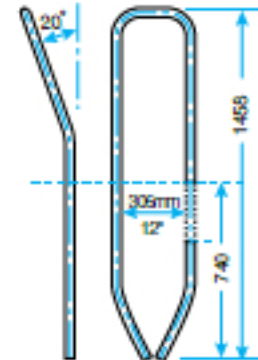

Enguard extended kickback guardrail kit
89400299

Enguard Guardrail Spares

PART NO.	DESCRIPTION	KEY
89400031	Guardrail Straight (Stbd)	
89400033	Guardrail Kickback (Stbd)	
89400035	Guardrail Extended Kickback (Stbd)	
89400109	Control Mechanism	1
89400084	Engine Pod	2
89400120	Drop Tube	3
89400122	Top Plate & Cup Holder	4

89400031

89400033

89400035

Royale Guardrail

PART NO.	DESCRIPTION
89400046	Kickback guardrail
89400047	Extended kickback guardrail

89400046

89400047