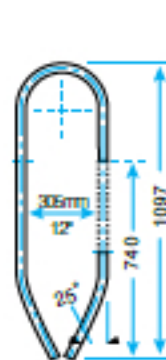

Enguard Guardrail kits

Enguard Guardrail Kits include: Guardrail (straight, kickback or extended kickback), Engine Pod, Top Plate & Cup holder

Straight Enguard Guardrail Kit
89400298

Kickback Enguard Guardrail Kit
89400125

Enguard extended kickback guardrail kit
89400299

Enguard Guardrail Spares

PART NO.	DESCRIPTION	KEY
89400031	Guardrail Straight (Stbd)	
89400033	Guardrail Kickback (Stbd)	
89400035	Guardrail Extended Kickback (Stbd)	
89400109	Control Mechanism	1
89400084	Engine Pod	2
89400120	Drop Tube	3
89400122	Top Plate & Cup Holder	4