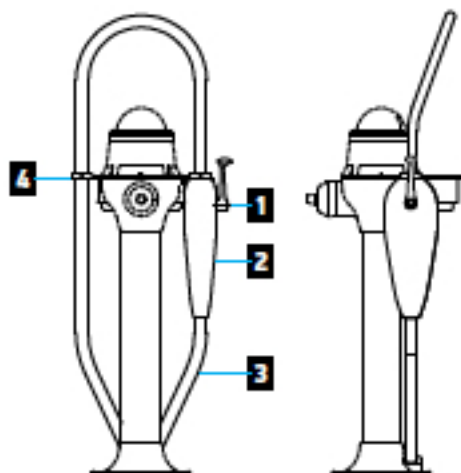

Enguard Guardrail kits

Enguard Guardrail Kits include: Guardrail (straight, kickback or extended kickback), Engine Pod, Top Plate & Cup holder

Straight Enguard Guardrail Kit
89400298

Kickback Enguard Guardrail Kit
89400125

Enguard extended kickback guardrail kit
89400299

Enguard Guardrail Spares

PART NO.	DESCRIPTION	KEY
89400031	Guardrail Straight (Stbd)	
89400033	Guardrail Kickback (Stbd)	
89400035	Guardrail Extended Kickback (Stbd)	
89400109	Control Mechanism	1
89400084	Engine Pod	2
89400120	Drop Tube	3
89400122	Top Plate & Cup Holder	4

89400031

89400033

89400035

Royale Guardrail

PART NO.	DESCRIPTION
89400046	Kickback guardrail
89400047	Extended kickback guardrail

89400046

89400047