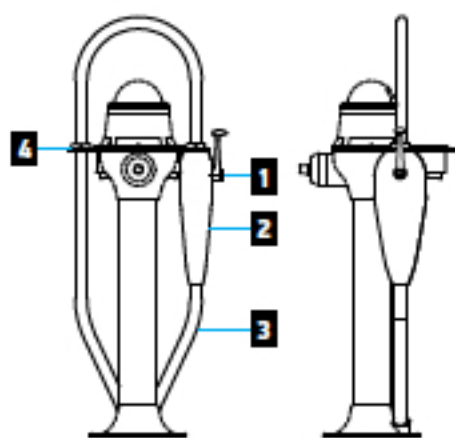

Enguard Guardrail kits

Enguard Guardrail Kits include: Guardrail (straight, kickback or extended kickback), Engine Pod, Top Plate & Cup holder

Straight Enguard Guardrail Kit
89400298

Kickback Enguard Guardrail Kit
89400125

Enguard extended kickback guardrail kit
89400299

Enguard Guardrail Spares

PART NO.	DESCRIPTION	KEY
89400031	Guardrail Straight (Stbd)	
89400033	Guardrail Kickback (Stbd)	
89400035	Guardrail Extended Kickback (Stbd)	
89400109	Control Mechanism	1
89400084	Engine Pod	2
89400120	Drop Tube	3
89400122	Top Plate & Cup Holder	4

89400031

89400033

89400035

Royale Guardrail

PART NO.	DESCRIPTION
89400046	Kickback guardrail
89400047	Extended kickback guardrail

89400046

89400047