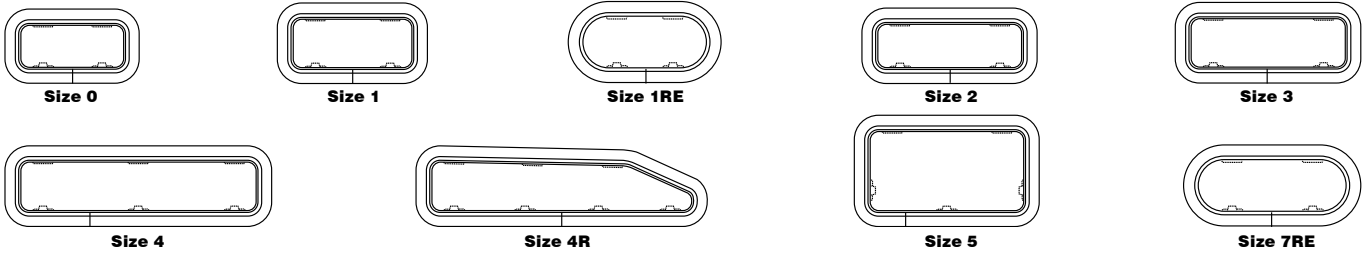

Standard Portlight

A perfect match for any hatch in the Lewmar range, the Standard Portlight is stylish, competitively priced and easy to both use and install.

- ABS Plastic Trim
- Can be installed with sealant or closed cell PVC tape
- Cut out shape available from www.lewmar.com
- Easily fitted by clamping the cabin sides between inner and outer frame with screws provided that are fastened into the outer frame
- Trim with clean styling
- Complete with flyscreen (except sizes 4L and 4R)