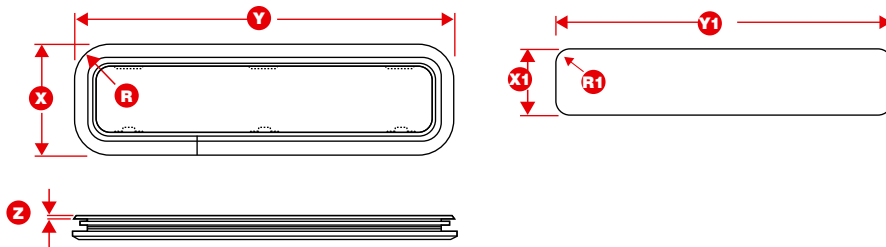

Standard Portlight

A perfect match for any hatch in the Lewmar range, the Standard Portlight is stylish, competitively priced and easy to both use and install.

- ABS Plastic Trim
- Can be installed with sealant or closed cell PVC tape
- Cut out shape available from www.lewmar.com
- Easily fitted by clamping the cabin sides between inner and outer frame with screws provided that are fastened into the outer frame
- Trim with clean styling
- Complete with flyscreen (except sizes 4L and 4R)